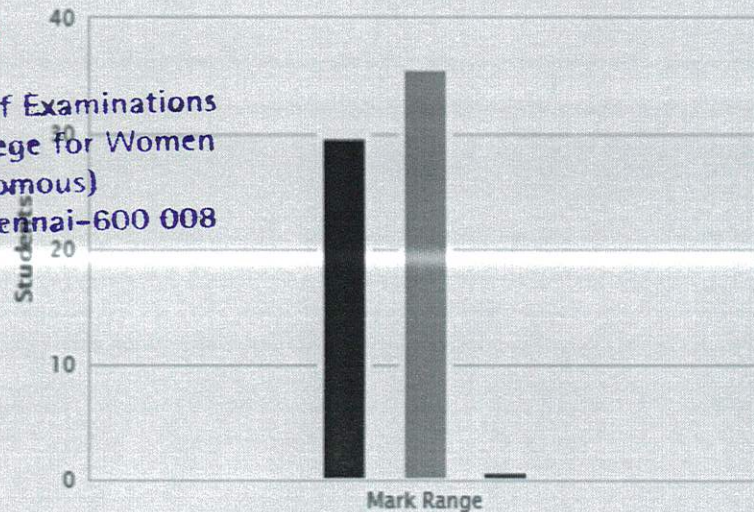

EL21/1C/POE - Core - Poetry

Mark Range

Pass Percentage

No of Appeared : 67
 No of Pass : 67
 Pass Percentage : 100 %
 Correlation : 0.42

Topper

2113311008055 - 76
 VARSHINI S

S. Manjowari
 PRINCIPAL

ETHIRAJ COLLEGE FOR WOMEN
 (AUTONOMOUS)
 CHENNAI-600 008